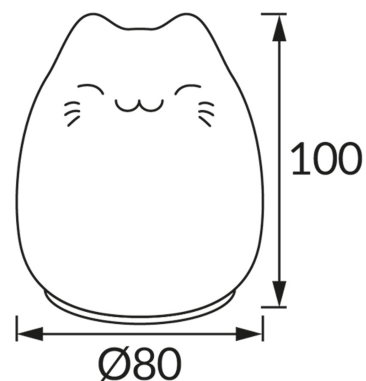

**PRODUCT INFORMATION SHEET**

**BASIC INFORMATION**

Product name:	<b>PUPIL LED 0,4W CAT</b>
Ideus index:	<b>09886</b>
EAN barcode:	<b>5901477398865</b>
Colour :	<b>White</b>
Materials:	<b>Plastic</b>
Height:	<b>100 mm</b>
Width:	<b>80 mm</b>
Depth:	<b>80 mm</b>
Box packaging:	<b>50 pcs</b>

**PRODUCT PARAMETERS**

Power supply:	<b>DC 1,5 V 3 x AAA</b>
Power:	<b>0,4 W</b>
Dedicated light source:	<b>SMD LED, in set</b>
	<b>Non-replaceable light source</b>
Luminaire luminous flux:	<b>12 lm</b>
Light colour:	<b>Neutral white</b>
Luminous beam angle:	<b>270°</b>
Shelf life L70B50 in h:	<b>35 000 h</b>
	<b>On/off switch</b>
Product offer the possibility of adjusting the illumination direction:	<b>No</b>
Colour temperature:	<b>4500 K</b>
Colour rendering index Ra:	<b>70</b>
Electric shock protection class:	<b>3</b>
Degree of protection provided against intrusion dust, accidental contact and water:	<b>IP20</b>
	<b>For indoor use</b>
CE	<b>Declaration of conformity</b>