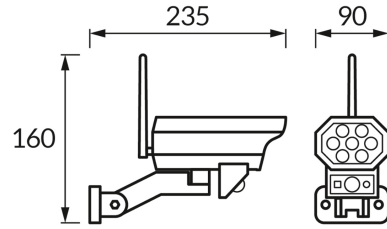

**PRODUCT INFORMATION SHEET**

**BASIC INFORMATION**

Product name:	<b>ANON LED PIR 2W BLACK CW</b>
Ideus index:	<b>05046</b>
EAN barcode:	<b>5901477350467</b>
Colour :	<b>Black</b>
Materials:	<b>Plastic</b>
Height:	<b>160 mm</b>
Width:	<b>235 mm</b>
Depth:	<b>90 mm</b>
Box packaging:	<b>24 pcs</b>

**PRODUCT PARAMETERS**

Power supply:	<b>DC 3,7 V 1200 mAh Li-ion</b>
Power:	<b>2 W</b>
Dedicated light source:	<b>LED, in set</b>
	<b>Non-replaceable light source</b>
Luminaire luminous flux:	<b>150 lm</b>
Light colour:	<b>Cold white</b>
Luminous beam angle:	<b>120°</b>
Shelf life L70B50 in h:	<b>35 000 h</b>
	<b>On/off switch</b>
Product offer the possibility of adjusting the illumination direction:	<b>Yes</b>
Colour temperature:	<b>6500 K</b>
Colour rendering index Ra:	<b>70</b>
Electric shock protection class:	<b>3</b>
Degree of protection provided against intrusion dust, accidental contact and water:	<b>IP44</b>
	<b>For indoor or outdoor use</b>
CE	<b>Declaration of conformity</b>