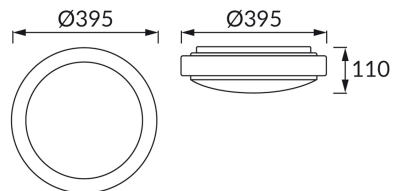

PRODUCT INFORMATION SHEET

BASIC INFORMATION

Product name:	LAOS C 3 x E27
Ideus index:	05034
EAN barcode:	5901477350344
Colour :	White
Materials:	Steel sheet, plastic
Height:	110 mm
Width:	395 mm
Depth:	395 mm
Box packaging:	10 pcs

PRODUCT PARAMETERS

Power supply:	220-240V 50/60Hz
Power:	3 x max 14 W
Lampholder type:	E27
Dedicated light source:	LED
	Possibility of light source replacement
Product offer the possibility of adjusting the illumination direction:	No
Electric shock protection class:	1
Degree of protection provided against intrusion dust, accidental contact and water:	IP20
	For indoor use
CE	Declaration of conformity