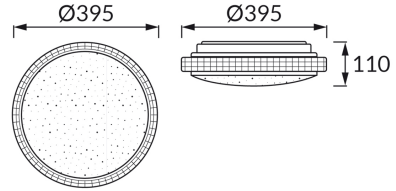

PRODUCT INFORMATION SHEET

BASIC INFORMATION

Product name:	MILENA C 3 x E27
Ideus index:	05033
EAN barcode:	5901477350337
Colour :	White
Materials:	Steel sheet, plastic
Height:	110 mm
Width:	395 mm
Depth:	395 mm
Box packaging:	10 pcs

PRODUCT PARAMETERS

Power supply:	220-240V 50/60Hz
Power:	3 x max 14 W
Lampholder type:	E27
Dedicated light source:	LED
	Possibility of light source replacement
Product offer the possibility of adjusting the illumination direction:	No
Electric shock protection class:	1
Degree of protection provided against intrusion dust, accidental contact and water:	IP20
	For indoor use
CE	Declaration of conformity