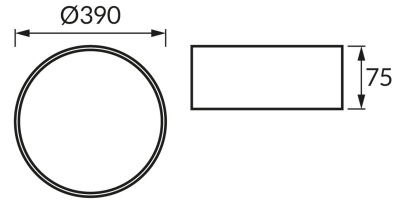

PRODUCT INFORMATION SHEET

BASIC INFORMATION

Product name:	SYMBOL C 3 x E27 BLACK
Ideus index:	05032
EAN barcode:	5901477350320
Colour :	Black
Materials:	Steel sheet, plastic
Height:	90 mm
Width:	390 mm
Depth:	390 mm
Box packaging:	10 pcs

PRODUCT PARAMETERS

Power supply:	220-240V 50/60Hz
Power:	3 x max 14 W
Lampholder type:	E27
Dedicated light source:	LED
	Possibility of light source replacement
Product offer the possibility of adjusting the illumination direction:	No
Electric shock protection class:	1
Degree of protection provided against intrusion dust, accidental contact and water:	IP20
	For indoor use
CE	Declaration of conformity