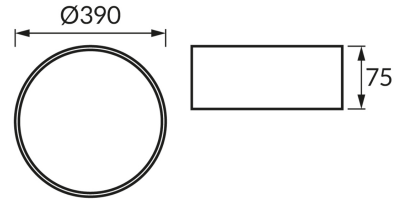

PRODUCT INFORMATION SHEET

BASIC INFORMATION

Product name:	SYMBOL C 3 x E27 WHITE
Ideus index:	05031
EAN barcode:	5901477350313
Colour :	White
Materials:	Steel sheet, plastic
Height:	90 mm
Width:	390 mm
Depth:	390 mm
Box packaging:	10 pcs

PRODUCT PARAMETERS

Power supply:	220-240V 50/60Hz
Power:	3 x max 14 W
Lampholder type:	E27
Dedicated light source:	LED
	Possibility of light source replacement
Product offer the possibility of adjusting the illumination direction:	No
Electric shock protection class:	1
Degree of protection provided against intrusion dust, accidental contact and water:	IP20
	For indoor use
CE	Declaration of conformity