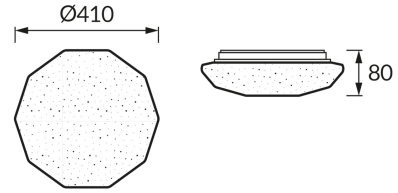

**PRODUCT INFORMATION SHEET**

**BASIC INFORMATION**

Product name:	<b>KAMILA C 3 x E27</b>
Ideus index:	<b>05030</b>
EAN barcode:	<b>5901477350306</b>
Colour :	<b>White</b>
Materials:	<b>Steel sheet, plastic</b>
Height:	<b>105 mm</b>
Width:	<b>410 mm</b>
Depth:	<b>410 mm</b>
Box packaging:	<b>10 pcs</b>

**PRODUCT PARAMETERS**

Power supply:	<b>220-240V 50/60Hz</b>
Power:	<b>3 x max 14 W</b>
Lampholder type:	<b>E27</b>
Dedicated light source:	<b>LED</b>
	<b>Possibility of light source replacement</b>
Product offer the possibility of adjusting the illumination direction:	<b>No</b>
Electric shock protection class:	<b>1</b>
Degree of protection provided against intrusion dust, accidental contact and water:	<b>IP20</b>
	<b>For indoor use</b>
CE	<b>Declaration of conformity</b>