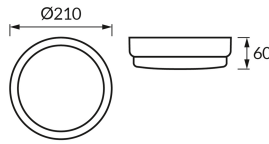

PRODUCT INFORMATION SHEET