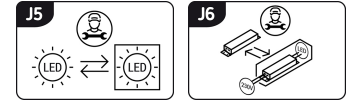

# PRODUCT INFORMATION SHEET

Replaceability of light sources and/or control gears without product permanent damage

## BASIC INFORMATION

Product name:	<b>MARINA LED C 8/12/18W BLACK CCT</b>
Ideus index:	<b>05025</b>
EAN barcode:	<b>5901477350252</b>
Colour :	<b>Black</b>
Materials:	<b>Polycarbonate PC</b>
Height:	<b>60 mm</b>
Width:	<b>210 mm</b>
Depth:	<b>210 mm</b>
Box packaging:	<b>20 pcs</b>

## REMARKS

- three-stage color temperature control (WW, NW, CW)
- power regulation

## PRODUCT PARAMETERS

Power supply:	<b>230V 50Hz</b>
Power:	<b>8/12/18 W</b>
Dedicated light source:	<b>SMD LED, in set</b>
	<b>Non-replaceable light source</b>
	<b>Do not use with a mains dimmer</b>
Luminaire luminous flux:	<b>2 200 lm</b>
Light colour:	<b>Warm white/neutral white/cold white</b>
Luminous beam angle:	<b>160°</b>
Shelf life L70B50 in h:	<b>35 000 h</b>
Product offer the possibility of adjusting the illumination direction:	<b>No</b>
Light source luminous flux for a reference colour temperature:	<b>2 740 lm</b>
Colour temperature:	<b>3000K/4000K/6500K</b>
Colour rendering index Ra:	<b>81</b>
Electric shock protection class:	<b>2</b>
Degree of protection against mechanical impacts:	<b>IK09</b>
Degree of protection provided against intrusion dust, accidental contact and water:	<b>IP65</b>
	<b>For indoor or outdoor use</b>
Displacement factor (DF, cos φ1):	<b>0.860</b>
CE	<b>Declaration of conformity</b>