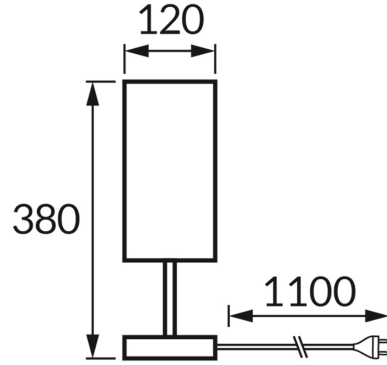

PRODUCT INFORMATION SHEET

BASIC INFORMATION

Product name:	SANTI E14 DARK GREY/BLACK
Ideus index:	05000
EAN barcode:	5901477350009
Colour :	Dark grey/black
Materials:	Stainless steel, textile reinforced plastic
Height:	380 mm
Width:	120 mm
Depth:	120 mm
Box packaging:	12 pcs

REMARKS

USB A+C sockets 5V 2A included

PRODUCT PARAMETERS

Power supply:	220-240V 50/60Hz
Power:	max 40 W
Lampholder type:	E14
Dedicated light source:	Compact fluorescent lamp/LED
	Possibility of light source replacement
	On/off switch
Product offer the possibility of adjusting the illumination direction:	No
Electric shock protection class:	2
Degree of protection provided against intrusion dust, accidental contact and water:	IP20
	For indoor use
CE	Declaration of conformity