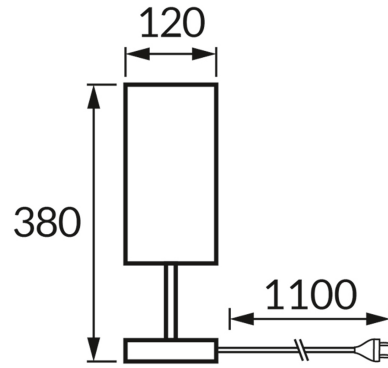

PRODUCT INFORMATION SHEET

BASIC INFORMATION

Product name:	SANTI E14 WHITE/BLACK
Ideus index:	04998
EAN barcode:	5901477349980
Colour :	White/black
Materials:	Stainless steel, textile reinforced plastic
Height:	380 mm
Width:	120 mm
Depth:	120 mm
Box packaging:	12 pcs

REMARKS

USB A+C sockets 5V 2A included

PRODUCT PARAMETERS

Power supply:	220-240V 50/60Hz
Power:	max 40 W
Lampholder type:	E14
Dedicated light source:	Compact fluorescent lamp/LED
	Possibility of light source replacement
	On/off switch
Product offer the possibility of adjusting the illumination direction:	No
Electric shock protection class:	2
Degree of protection provided against intrusion dust, accidental contact and water:	IP20
	For indoor use
CE	Declaration of conformity