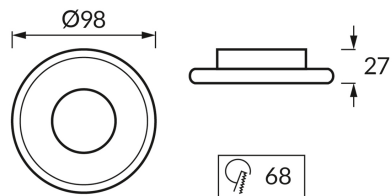

**PRODUCT INFORMATION SHEET**

**BASIC INFORMATION**

Product name:	<b>SFORA C BLACK</b>
Ideus index:	<b>04988</b>
EAN barcode:	<b>5901477349881</b>
Colour :	<b>Black</b>
Materials:	<b>Aluminium</b>
Height:	<b>27 mm</b>
Width:	<b>98 mm</b>
Depth:	<b>98 mm</b>
Box packaging:	<b>100 pcs</b>

**PRODUCT PARAMETERS**

Power:	<b>max 35 W</b>
Dedicated light source:	<b>LED - GU10/MR16</b>
	<b>Possibility of light source replacement</b>
Product offer the possibility of adjusting the illumination direction:	<b>No</b>
Degree of protection provided against intrusion dust, accidental contact and water:	<b>IP20</b>
	<b>For indoor use</b>
CE	<b>Declaration of conformity</b>