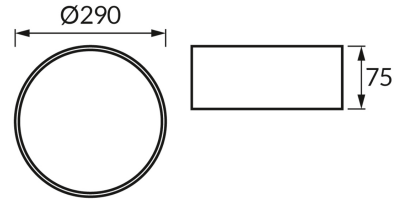

**PRODUCT INFORMATION SHEET**

**BASIC INFORMATION**

Product name:	<b>SYMBOL C 2 x E27 BLACK</b>
Ideus index:	<b>04986</b>
EAN barcode:	<b>5901477349867</b>
Colour :	<b>Black</b>
Materials:	<b>Steel sheet, plastic</b>
Height:	<b>75 mm</b>
Width:	<b>290 mm</b>
Depth:	<b>290 mm</b>
Box packaging:	<b>10 pcs</b>

**PRODUCT PARAMETERS**

Power supply:	<b>220-240V 50/60Hz</b>
Power:	<b>2 x max 14 W</b>
Lampholder type:	<b>E27</b>
Dedicated light source:	<b>LED</b>
	<b>Possibility of light source replacement</b>
Product offer the possibility of adjusting the illumination direction:	<b>No</b>
Electric shock protection class:	<b>1</b>
Degree of protection provided against intrusion dust, accidental contact and water:	<b>IP20</b>
	<b>For indoor use</b>
CE	<b>Declaration of conformity</b>