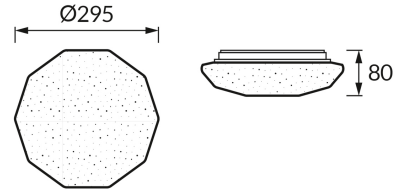

PRODUCT INFORMATION SHEET

BASIC INFORMATION

Product name:	KAMILA C 2 x E27
Ideus index:	04984
EAN barcode:	5901477349843
Colour :	White
Materials:	Steel sheet, plastic
Height:	80 mm
Width:	295 mm
Depth:	295 mm
Box packaging:	10 pcs

PRODUCT PARAMETERS

Power supply:	220-240V 50/60Hz
Power:	2 x max 14 W
Lampholder type:	E27
Dedicated light source:	LED
	Possibility of light source replacement
Product offer the possibility of adjusting the illumination direction:	No
Electric shock protection class:	1
Degree of protection provided against intrusion dust, accidental contact and water:	IP20
	For indoor use
CE	Declaration of conformity