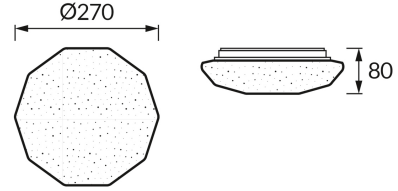

PRODUCT INFORMATION SHEET

BASIC INFORMATION

Product name:	KAMILA C E27
Ideus index:	04983
EAN barcode:	5901477349836
Colour :	White
Materials:	Steel sheet, plastic
Height:	80 mm
Width:	270 mm
Depth:	270 mm
Box packaging:	10 pcs

PRODUCT PARAMETERS

Power supply:	220-240V 50/60Hz
Power:	max 14 W
Lampholder type:	E27
Dedicated light source:	LED
	Possibility of light source replacement
Product offer the possibility of adjusting the illumination direction:	No
Electric shock protection class:	1
Degree of protection provided against intrusion dust, accidental contact and water:	IP20
	For indoor use
CE	Declaration of conformity