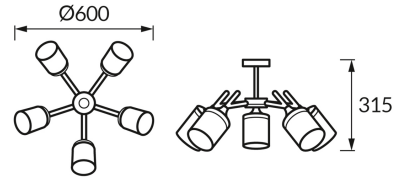

PRODUCT INFORMATION SHEET

BASIC INFORMATION

Product name:	ANDERS E27 5Y WHITE/CHROME
Ideus index:	04978
EAN barcode:	5901477349782
Colour :	White/chrome
Materials:	Steel sheet, glass
Height:	315 mm
Width:	600 mm
Depth:	600 mm
Box packaging:	0 pcs

PRODUCT PARAMETERS

Power supply:	220-240V 50/60Hz
Power:	5 x max 40 W
Lampholder type:	E27
Dedicated light source:	LED
	Possibility of light source replacement
Product offer the possibility of adjusting the illumination direction:	No
Electric shock protection class:	1
Degree of protection provided against intrusion dust, accidental contact and water:	IP20
	For indoor use
CE	Declaration of conformity