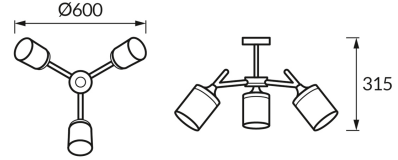

PRODUCT INFORMATION SHEET

BASIC INFORMATION

Product name:	ANDERS E27 3Y WHITE/CHROME
Ideus index:	04977
EAN barcode:	5901477349775
Colour :	White/chrome
Materials:	Steel sheet, glass
Height:	315 mm
Width:	600 mm
Depth:	600 mm
Box packaging:	0 pcs

PRODUCT PARAMETERS

Power supply:	220-240V 50/60Hz
Power:	3 x max 40 W
Lampholder type:	E27
Dedicated light source:	LED
	Possibility of light source replacement
Product offer the possibility of adjusting the illumination direction:	No
Electric shock protection class:	1
Degree of protection provided against intrusion dust, accidental contact and water:	IP20
	For indoor use
CE	Declaration of conformity