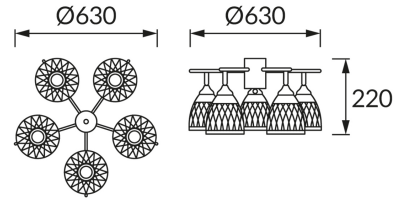

PRODUCT INFORMATION SHEET

BASIC INFORMATION

Product name:	LORAS E27 5Y BLACK/GOLD
Ideus index:	04976
EAN barcode:	5901477349768
Colour :	Black/gold
Materials:	Steel sheet
Height:	220 mm
Width:	630 mm
Depth:	630 mm
Box packaging:	1 pcs

PRODUCT PARAMETERS

Power supply:	220-240V 50/60Hz
Power:	5 x max 40 W
Lampholder type:	E27
Dedicated light source:	LED
	Possibility of light source replacement
Product offer the possibility of adjusting the illumination direction:	Yes
Electric shock protection class:	1
Degree of protection provided against intrusion dust, accidental contact and water:	IP20
	For indoor use
Displacement factor (DF, cos φ1):	
CE	Declaration of conformity