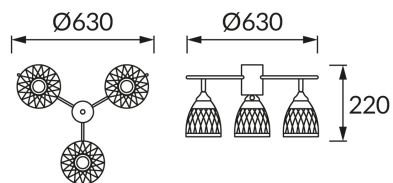

PRODUCT INFORMATION SHEET

BASIC INFORMATION

Product name:	LORAS E27 3Y BLACK/GOLD
Ideus index:	04975
EAN barcode:	5901477349751
Colour :	Black/gold
Materials:	Steel sheet
Height:	220 mm
Width:	630 mm
Depth:	630 mm
Box packaging:	1 pcs

PRODUCT PARAMETERS

Power supply:	220-240V 50/60Hz
Power:	3 x max 40 W
Lampholder type:	E27
Dedicated light source:	LED
	Possibility of light source replacement
Product offer the possibility of adjusting the illumination direction:	Yes
Electric shock protection class:	1
Degree of protection provided against intrusion dust, accidental contact and water:	IP20
	For indoor use
CE	Declaration of conformity