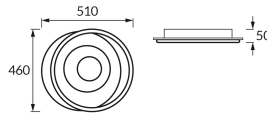

PRODUCT INFORMATION SHEET

Replaceability of light sources and/or control gears without product permanent damage

BASIC INFORMATION

Product name:	SPIRAL LED C 50W NW
Ideus index:	04972
EAN barcode:	5901477349720
Colour :	White
Materials:	Steel sheet, plastic
Height:	50 mm
Width:	510 mm
Depth:	460 mm
Box packaging:	5 pcs

PRODUCT PARAMETERS

Power supply:	230V 50Hz
Power:	50 W
Dedicated light source:	SMD LED, in set
	Non-replaceable light source
	Do not use with a mains dimmer
Luminaire luminous flux:	3 900 lm
Light colour:	Neutral white
Luminous beam angle:	160°
Shelf life L70B50 in h:	35 000 h
Product offer the possibility of adjusting the illumination direction:	No
Light source luminous flux for a reference colour temperature:	7 750 lm
Colour temperature:	4100 K
Colour rendering index Ra:	81
Electric shock protection class:	1
Degree of protection provided against intrusion dust, accidental contact and water:	IP20
	For indoor use
Displacement factor (DF, cos φ1):	0.970
CE	Declaration of conformity