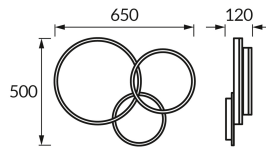

PRODUCT INFORMATION SHEET

Replaceability of light sources and/or control gears without product permanent damage

BASIC INFORMATION

Product name:	NOLAN LED 3C BLACK 38W NW
Ideus index:	04968
EAN barcode:	5901477349683
Colour :	Black
Materials:	Steel sheet, plastic
Height:	120 mm
Width:	650 mm
Depth:	500 mm
Box packaging:	5 pcs

PRODUCT PARAMETERS

Power supply:	230V 50Hz
Power:	38 W
Dedicated light source:	SMD LED, in set
	Non-replaceable light source
	Do not use with a mains dimmer
Luminaire luminous flux:	1 640 lm
Light colour:	Neutral white
Luminous beam angle:	160°
Shelf life L70B50 in h:	35 000 h
Product offer the possibility of adjusting the illumination direction:	No
Light source luminous flux for a reference colour temperature:	5 500 lm
Colour temperature:	4100 K
Colour rendering index Ra:	81
Electric shock protection class:	1
Degree of protection provided against intrusion dust, accidental contact and water:	IP20
	For indoor use
Displacement factor (DF, cos φ1):	0.980
CE	Declaration of conformity