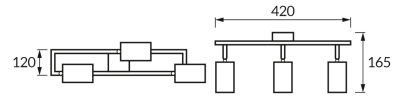

PRODUCT INFORMATION SHEET

BASIC INFORMATION

Product name:	HUBERT GU10 3L BLACK
Ideus index:	04964
EAN barcode:	5901477349645
Colour :	Black
Materials:	Steel sheet, aluminium
Height:	165 mm
Width:	420 mm
Depth:	120 mm
Box packaging:	8 pcs

PRODUCT PARAMETERS

Power supply:	220-240V 50/60Hz
Power:	3 x max 35 W
Lampholder type:	GU10
Dedicated light source:	LED
	Possibility of light source replacement
Product offer the possibility of adjusting the illumination direction:	Yes
Electric shock protection class:	1
Degree of protection provided against intrusion dust, accidental contact and water:	IP20
	For indoor use
CE	Declaration of conformity