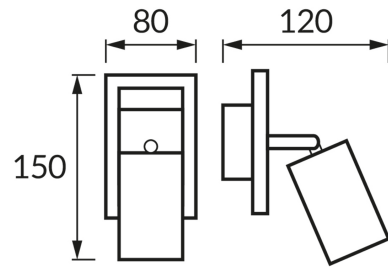

PRODUCT INFORMATION SHEET

BASIC INFORMATION

Product name:	HUBERT GU10 1L BLACK
Ideus index:	04962
EAN barcode:	5901477349621
Colour :	Black
Materials:	Steel sheet, aluminium
Height:	150 mm
Width:	80 mm
Depth:	120 mm
Box packaging:	12 pcs

PRODUCT PARAMETERS

Power supply:	220-240V 50/60Hz
Power:	max 35 W
Lampholder type:	GU10
Dedicated light source:	LED
	Possibility of light source replacement
Product offer the possibility of adjusting the illumination direction:	Yes
Electric shock protection class:	1
Degree of protection provided against intrusion dust, accidental contact and water:	IP20
	For indoor use
CE	Declaration of conformity