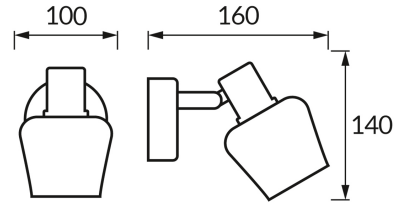

PRODUCT INFORMATION SHEET

BASIC INFORMATION

Product name:	AYRA E14 1C BLACK/GOLD
Ideus index:	04958
EAN barcode:	5901477349584
Colour :	Black/gold
Materials:	Steel sheet, glass
Height:	160 mm
Width:	140 mm
Depth:	100 mm
Box packaging:	12 pcs

PRODUCT PARAMETERS

Power supply:	220-240V 50/60Hz
Power:	max 40 W
Lampholder type:	E14
Dedicated light source:	LED
	Possibility of light source replacement
Product offer the possibility of adjusting the illumination direction:	Yes
Electric shock protection class:	1
Degree of protection provided against intrusion dust, accidental contact and water:	IP20
	For indoor use
CE	Declaration of conformity