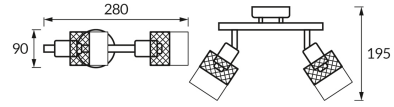

PRODUCT INFORMATION SHEET

BASIC INFORMATION

Product name:	MONTANA E14 2I BLACK
Ideus index:	04956
EAN barcode:	5901477349560
Colour :	Black
Materials:	Steel sheet, glass
Height:	195 mm
Width:	280 mm
Depth:	90 mm
Box packaging:	8 pcs

PRODUCT PARAMETERS

Power supply:	220-240V 50/60Hz
Power:	2 x max 40 W
Lampholder type:	E14
Dedicated light source:	LED
	Possibility of light source replacement
Product offer the possibility of adjusting the illumination direction:	Yes
Electric shock protection class:	1
Degree of protection provided against intrusion dust, accidental contact and water:	IP20
	For indoor use
CE	Declaration of conformity