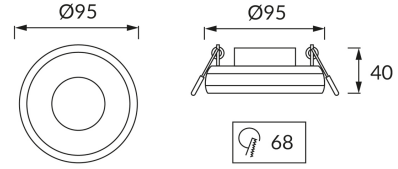

PRODUCT INFORMATION SHEET**BASIC INFORMATION**

Product name:	OFRA C WHITE
Ideus index:	04949
EAN barcode:	5901477349492
Colour :	White
Materials:	Aluminium alloy cast, acrylic glass
Height:	40 mm
Width:	95 mm
Depth:	95 mm
Box packaging:	100 pcs

PRODUCT PARAMETERS

Power:	max 35 W
Dedicated light source:	LED - GU10/MR16
	Possibility of light source replacement
Product offer the possibility of adjusting the illumination direction:	No
Degree of protection provided against intrusion dust, accidental contact and water:	IP20
	For indoor use
CE	Declaration of conformity