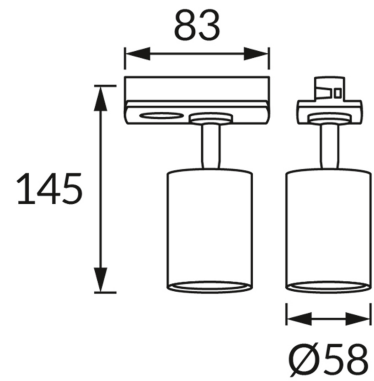

**PRODUCT INFORMATION SHEET**

**BASIC INFORMATION**

Product name:	<b>BALATON TRA GU10 WHITE</b>
Ideus index:	<b>04931</b>
EAN barcode:	<b>5901477349317</b>
Colour :	<b>White</b>
Materials:	<b>Aluminium, plastic</b>
Height:	<b>145 mm</b>
Width:	<b>83 mm</b>
Depth:	<b>58 mm</b>
Box packaging:	<b>50 pcs</b>

**PRODUCT PARAMETERS**

Power supply:	<b>220-240V 50/60Hz</b>
Power:	<b>max 35 W</b>
Lampholder type:	<b>GU10</b>
Dedicated light source:	<b>LED</b>
	<b>Possibility of light source replacement</b>
Product offer the possibility of adjusting the illumination direction:	<b>Yes</b>
Electric shock protection class:	<b>2</b>
Degree of protection provided against intrusion dust, accidental contact and water:	<b>IP20</b>
	<b>For indoor use</b>
CE	<b>Declaration of conformity</b>