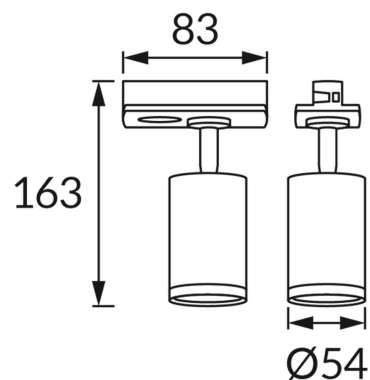

**PRODUCT INFORMATION SHEET**

**BASIC INFORMATION**

Product name:	<b>OSLO TRA GU10 BLACK/GOLDEN</b>
Ideus index:	<b>04930</b>
EAN barcode:	<b>5901477349300</b>
Colour :	<b>Black/gold</b>
Materials:	<b>Aluminium, plastic</b>
Height:	<b>163 mm</b>
Width:	<b>83 mm</b>
Depth:	<b>54 mm</b>
Box packaging:	<b>50 pcs</b>

**PRODUCT PARAMETERS**

Power supply:	<b>220-240V 50/60Hz</b>
Power:	<b>max 35 W</b>
Lampholder type:	<b>GU10</b>
Dedicated light source:	<b>LED</b>
	<b>Possibility of light source replacement</b>
Product offer the possibility of adjusting the illumination direction:	<b>Yes</b>
Electric shock protection class:	<b>2</b>
Degree of protection provided against intrusion dust, accidental contact and water:	<b>IP20</b>
	<b>For indoor use</b>
CE	<b>Declaration of conformity</b>