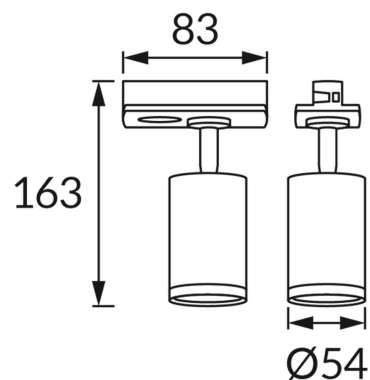

PRODUCT INFORMATION SHEET

BASIC INFORMATION

Product name:	OSLO TRA GU10 WHITE/GOLDEN
Ideus index:	04929
EAN barcode:	5901477349294
Colour :	White/gold
Materials:	Aluminium, plastic
Height:	163 mm
Width:	83 mm
Depth:	54 mm
Box packaging:	50 pcs

PRODUCT PARAMETERS

Power supply:	220-240V 50/60Hz
Power:	max 35 W
Lampholder type:	GU10
Dedicated light source:	LED
	Possibility of light source replacement
Product offer the possibility of adjusting the illumination direction:	Yes
Electric shock protection class:	2
Degree of protection provided against intrusion dust, accidental contact and water:	IP20
	For indoor use
CE	Declaration of conformity