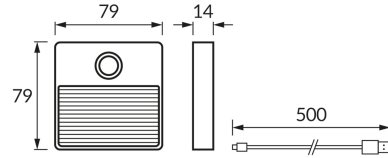

**PRODUCT INFORMATION SHEET**

**BASIC INFORMATION**

Product name:	<b>LUIS LED D 1W CCT</b>
Ideus index:	<b>04928</b>
EAN barcode:	<b>5901477349287</b>
Colour :	<b>Black</b>
Materials:	<b>Plastic</b>
Height:	<b>79 mm</b>
Width:	<b>79 mm</b>
Depth:	<b>14 mm</b>
Box packaging:	<b>100 pcs</b>

**PRODUCT PARAMETERS**

Power supply:	<b>DC 5 V 1 A MAX USB-C</b>
Power:	<b>1 W</b>
Dedicated light source:	<b>LED, in set</b>
	<b>Non-replaceable light source</b>
Luminaire luminous flux:	<b>30 lm</b>
Light colour:	<b>Warm white/neutral white/cold white</b>
Luminous beam angle:	<b>100°</b>
Shelf life L70B50 in h:	<b>35 000 h</b>
	<b>On/off switch</b>
Product offer the possibility of adjusting the illumination direction:	<b>No</b>
Light source luminous flux for a reference colour temperature:	<b>55 lm</b>
Colour temperature:	<b>3000K/4300K/6500K</b>
Colour rendering index Ra:	<b>80</b>
Electric shock protection class:	<b>3</b>
Degree of protection provided against intrusion dust, accidental contact and water:	<b>IP20</b>
	<b>For indoor use</b>
CE	<b>Declaration of conformity</b>