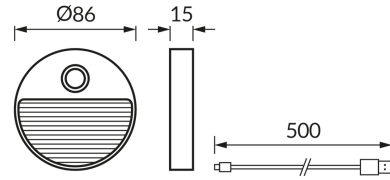

**PRODUCT INFORMATION SHEET**

**BASIC INFORMATION**

Product name:	<b>LUIS LED C 1W CCT</b>
Ideus index:	<b>04927</b>
EAN barcode:	<b>5901477349270</b>
Colour :	<b>Black</b>
Materials:	<b>Plastic</b>
Height:	<b>86 mm</b>
Width:	<b>86 mm</b>
Depth:	<b>15 mm</b>
Box packaging:	<b>100 pcs</b>

**PRODUCT PARAMETERS**

Power supply:	<b>DC 5 V 1 A MAX USB-C</b>
Power:	<b>1 W</b>
Dedicated light source:	<b>LED, in set</b>
	<b>Non-replaceable light source</b>
Luminaire luminous flux:	<b>30 lm</b>
Light colour:	<b>Warm white/neutral white/cold white</b>
Luminous beam angle:	<b>100°</b>
Shelf life L70B50 in h:	<b>35 000 h</b>
	<b>On/off switch</b>
Product offer the possibility of adjusting the illumination direction:	<b>No</b>
Light source luminous flux for a reference colour temperature:	<b>55 lm</b>
Colour temperature:	<b>3000K/4300K/6500K</b>
Colour rendering index Ra:	<b>80</b>
Electric shock protection class:	<b>3</b>
Degree of protection provided against intrusion dust, accidental contact and water:	<b>IP20</b>
	<b>For indoor use</b>
CE	<b>Declaration of conformity</b>