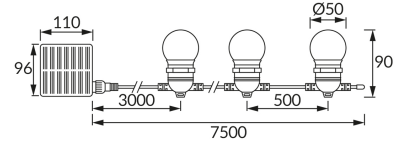

PRODUCT INFORMATION SHEET

BASIC INFORMATION

Product name:	TAIPAN LED 3W BLACK RGBY
Ideus index:	04925
EAN barcode:	5901477349256
Colour :	Black
Materials:	Plastic, rubber
Height:	90 mm
Width:	50 mm
Depth:	7500 mm
Box packaging:	8 pcs

REMARKS

- with rechargeable battery
- works with ambient light < 10 lx
- lighting time for one charge minimum 6 h

PRODUCT PARAMETERS

Power supply:	DC 3,7 V 1200 mAh Li-ion
Power:	10 x 0,3 W
Dedicated light source:	LED, in set
	Non-replaceable light source
Luminaire luminous flux:	10 lm
Light colour:	Multicolour
Luminous beam angle:	270°
Shelf life L70B50 in h:	35 000 h
	On/off switch
Product offer the possibility of adjusting the illumination direction:	No
Colour temperature:	multicolor K
Colour rendering index Ra:	70
Electric shock protection class:	3
Degree of protection provided against intrusion dust, accidental contact and water:	IP44
	For indoor or outdoor use
CE	Declaration of conformity