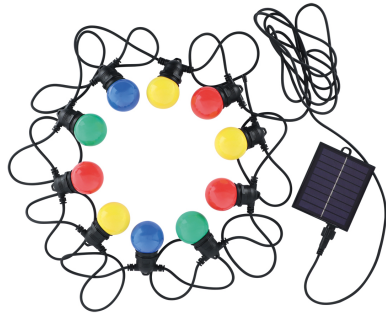

PRODUCT INFORMATION SHEET

BASIC INFORMATION

Product name:	TAIPAN LED 3W BLACK RGBY
Ideus index:	04925
EAN barcode:	5901477349256
Colour :	Black
Materials:	Plastic, rubber
Height:	90 mm
Width:	50 mm
Depth:	7500 mm
Box packaging:	8 pcs

REMARKS

- with rechargeable battery
- works with ambient light < 10 lx
- lighting time for one charge minimum 6 h

PRODUCT PARAMETERS

Power supply:	DC 3,7 V 1200 mAh Li-ion
Power:	10 x 0,3 W
Dedicated light source:	LED, in set
	Non-replaceable light source
Luminaire luminous flux:	10 lm
Light colour:	Multicolour
Luminous beam angle:	270°
Shelf life L70B50 in h:	35 000 h
	On/off switch
Product offer the possibility of adjusting the illumination direction:	No
Colour temperature:	multicolor K
Colour rendering index Ra:	70
Electric shock protection class:	3
Degree of protection provided against intrusion dust, accidental contact and water:	IP44
	For indoor or outdoor use
CE	Declaration of conformity