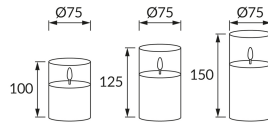

PRODUCT INFORMATION SHEET