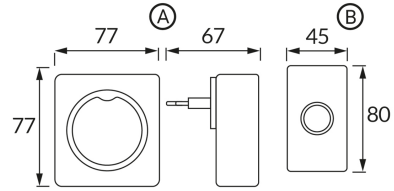

PRODUCT INFORMATION SHEET

BASIC INFORMATION

Product name:	ELIZA 230V WHITE
Ideus index:	04886
EAN barcode:	5901477348860
Colour :	White
Materials:	ABS
Height:	77 mm
Width:	77 mm
Depth:	67 mm
Box packaging:	60 pcs

PRODUCT PARAMETERS

Power supply:	230V 50Hz / 12V DC
Power:	0,5 W
Electric shock protection class:	2/3
Degree of protection provided against intrusion dust, accidental contact and water:	IP44/20
	For indoor or outdoor use
CE	Declaration of conformity

REMARKS

- 3 volume levels + light signals
- 36 melodies
- maximum distance is 100 m (open area)
- operating frequency 433,05 - 434,79MHz
- transmitter power 5 mW MAX