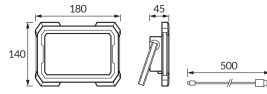

PRODUCT INFORMATION SHEET