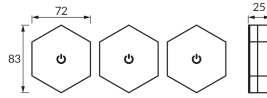

PRODUCT INFORMATION SHEET

Replaceability of light sources and/or control gears without product permanent damage

BASIC INFORMATION

Product name:	SUDOKU LED V 3x1W NW WHITE
Ideus index:	04848
EAN barcode:	5901477348488
Colour :	White
Materials:	Plastic
Height:	83 mm
Width:	72 mm
Depth:	25 mm
Box packaging:	40 pcs

REMARKS

- powered by DC 1,5V AAA batteries
- remote controller included

PRODUCT PARAMETERS

Power supply:	DC 1,5 V 11 x AAA
Power:	3 x 1 W
Dedicated light source:	SMD LED, in set
	Non-replaceable light source
Luminaire luminous flux:	225 lm
Light colour:	Neutral white
Luminous beam angle:	140°
Shelf life L70B50 in h:	35 000 h
	On/off switch
Product offer the possibility of adjusting the illumination direction:	No
Colour temperature:	4000 K
Colour rendering index Ra:	80
Electric shock protection class:	3
Degree of protection provided against intrusion dust, accidental contact and water:	IP20
	For indoor use
CE	Declaration of conformity