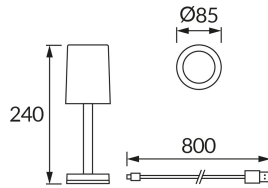

PRODUCT INFORMATION SHEET

Replaceability of light sources and/or control gears without product permanent damage

BASIC INFORMATION

Product name:	MODA LED CRYSTAL CCT
Ideus index:	04843
EAN barcode:	5901477348433
Colour :	Transparent
Materials:	Plastic
Height:	240 mm
Width:	85 mm
Depth:	85 mm
Box packaging:	20 pcs

REMARKS

- with rechargeable battery
- touch switch
- three-stage color temperature control (WW, NW, CW)
- variable brightness regulation
- USB-C cable
- lighting time for one charge minimum 3 h

PRODUCT PARAMETERS

Power supply:	DC 5 V 1 A MAX USB-C
Power:	max 1 W
Dedicated light source:	SMD LED, in set
	Non-replaceable light source
Luminaire luminous flux:	45 lm
Light colour:	Warm white/neutral white/cold white
Luminous beam angle:	320°
Shelf life L70B50 in h:	35 000 h
	On/off switch
Product offer the possibility of adjusting the illumination direction:	No
Colour temperature:	3000K/4000K/6000K
Colour rendering index Ra:	80
Electric shock protection class:	3
Degree of protection provided against intrusion dust, accidental contact and water:	IP20
	For indoor use
CE	Declaration of conformity