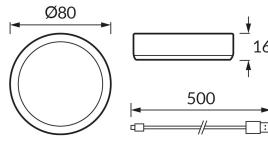

PRODUCT INFORMATION SHEET