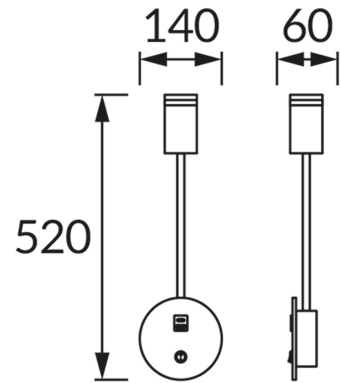

PRODUCT INFORMATION SHEET

BASIC INFORMATION

Product name:	ZULA WLL USB GU10 BLACK
Ideus index:	04815
EAN barcode:	5901477348150
Colour :	Black
Materials:	Aluminium alloy cast, acrylic glass
Height:	520 mm
Width:	140 mm
Depth:	60 mm
Box packaging:	20 pcs

REMARKS

USB A+C sockets 5V 2A included

PRODUCT PARAMETERS

Power supply:	220-240V 50/60Hz
Power:	max 35 W
Lampholder type:	GU10
Dedicated light source:	LED
	Possibility of light source replacement
	On/off switch
Product offer the possibility of adjusting the illumination direction:	Yes
Electric shock protection class:	1
Degree of protection provided against intrusion dust, accidental contact and water:	IP20
	For indoor use
CE	Declaration of conformity