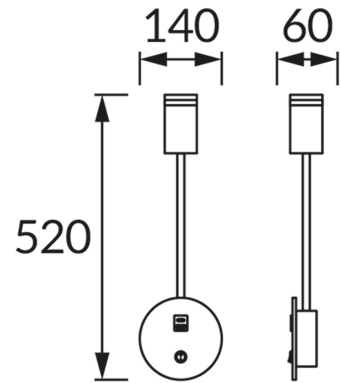

PRODUCT INFORMATION SHEET

BASIC INFORMATION

Product name:	ZULA WLL USB GU10 WHITE
Ideus index:	04814
EAN barcode:	5901477348143
Colour :	White
Materials:	Aluminium alloy cast, acrylic glass
Height:	520 mm
Width:	140 mm
Depth:	60 mm
Box packaging:	20 pcs

REMARKS

USB A+C sockets 5V 2A included

PRODUCT PARAMETERS

Power supply:	220-240V 50/60Hz
Power:	max 35 W
Lampholder type:	GU10
Dedicated light source:	LED
	Possibility of light source replacement
	On/off switch
Product offer the possibility of adjusting the illumination direction:	Yes
Electric shock protection class:	1
Degree of protection provided against intrusion dust, accidental contact and water:	IP20
	For indoor use
CE	Declaration of conformity