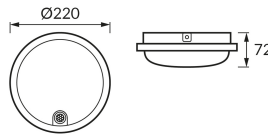

PRODUCT INFORMATION SHEET

Replaceability of light sources and/or control gears without product permanent damage

BASIC INFORMATION

Product name:	ELIAS LED C PIR 20W BLACK NW
Ideus index:	04813
EAN barcode:	5901477348136
Colour :	Black
Materials:	Steel sheet, plastic
Height:	72 mm
Width:	220 mm
Depth:	220 mm
Box packaging:	20 pcs

REMARKS

- with PIR movement sensor
- switching on with ambient light < 70 lx
- movement sensor operating angle 90°
- motion detection range < 5 m (< 24°C)
- lighting time 45 s

PRODUCT PARAMETERS

Power supply:	230V 50Hz
Power:	20 W
Dedicated light source:	SMD LED, in set
	Non-replaceable light source
	Do not use with a mains dimmer
Luminaire luminous flux:	2 450 lm
Light colour:	Neutral white
Luminous beam angle:	140°
Shelf life L70B50 in h:	35 000 h
Product offer the possibility of adjusting the illumination direction:	No
Light source luminous flux for a reference colour temperature:	2 990 lm
Colour temperature:	4100 K
Colour rendering index Ra:	81
Electric shock protection class:	2
Degree of protection provided against intrusion dust, accidental contact and water:	IP65
	For indoor or outdoor use
Displacement factor (DF, cos φ1):	0.889
CE	Declaration of conformity