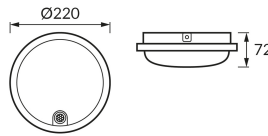

PRODUCT INFORMATION SHEET

Replaceability of light sources and/or control gears without product permanent damage

BASIC INFORMATION

Product name:	ELIAS LED C PIR 20W BLACK NW
Ideus index:	04813
EAN barcode:	5901477348136
Colour :	Black
Materials:	Steel sheet, plastic
Height:	72 mm
Width:	220 mm
Depth:	220 mm
Box packaging:	20 pcs

REMARKS

- with PIR movement sensor
- switching on with ambient light < 70 lx
- movement sensor operating angle 90°
- motion detection range < 5 m (< 24°C)
- lighting time 45 s

PRODUCT PARAMETERS

Power supply:	230V 50Hz
Power:	20 W
Dedicated light source:	SMD LED, in set
	Non-replaceable light source
	Do not use with a mains dimmer
Luminaire luminous flux:	2 450 lm
Light colour:	Neutral white
Luminous beam angle:	140°
Shelf life L70B50 in h:	35 000 h
Product offer the possibility of adjusting the illumination direction:	No
Light source luminous flux for a reference colour temperature:	2 990 lm
Colour temperature:	4100 K
Colour rendering index Ra:	81
Electric shock protection class:	2
Degree of protection provided against intrusion dust, accidental contact and water:	IP65
	For indoor or outdoor use
Displacement factor (DF, cos φ1):	0.889
CE	Declaration of conformity