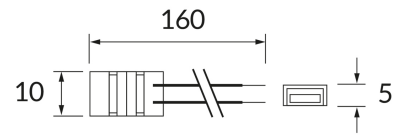

PRODUCT INFORMATION SHEET

BASIC INFORMATION

Product name:	LARGO LED CONNECTOR wire 15cm
Ideus index:	04806
EAN barcode:	5901477348068
Colour :	Transparent
Materials:	Plastic
Height:	5 mm
Width:	160 mm
Depth:	10 mm
Box packaging:	150 pcs

REMARKS

- 2 pieces in package
- the price for one package (two pieces)
- LED strip width 8 mm

PRODUCT PARAMETERS

Power supply:	DC 12 V ... 24 V
Power:	max 48 W
Electric shock protection class:	3
Degree of protection provided against intrusion dust, accidental contact and water:	IP20
	For indoor use
CE	Declaration of conformity