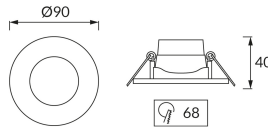

PRODUCT INFORMATION SHEET

Replaceability of light sources and/or control gears without product permanent damage

BASIC INFORMATION

Product name:	EWA LED C 7W CCT BLACK
Ideus index:	04797
EAN barcode:	5901477347979
Colour :	Black
Materials:	Polycarbonate PC
Height:	40 mm
Width:	90 mm
Depth:	90 mm
Box packaging:	100 pcs

REMARKS

- three-stage color temperature control (WW, NW, CW)
- for instaling in increased-humidity locations, e.g. bathrooms

PRODUCT PARAMETERS

Power supply:	230V 50Hz
Power:	7 W
Dedicated light source:	SMD LED, in set
	Non-replaceable light source
	Do not use with a mains dimmer
Luminaire luminous flux:	610 lm
Light colour:	Warm white/neutral white/cold white
Luminous beam angle:	120°
Shelf life L70B50 in h:	35 000 h
Product offer the possibility of adjusting the illumination direction:	No
Light source luminous flux for a reference colour temperature:	900 lm
Colour temperature:	2900K/4200K/6500K
Colour rendering index Ra:	81
Electric shock protection class:	2
Degree of protection provided against intrusion dust, accidental contact and water:	IP54/20
	For indoor use
Displacement factor (DF, cos φ1):	0.920
CE	Declaration of conformity