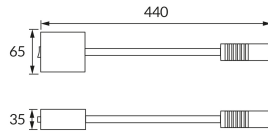

PRODUCT INFORMATION SHEET