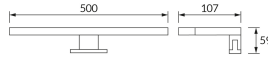

PRODUCT INFORMATION SHEET