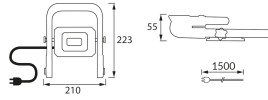

PRODUCT INFORMATION SHEET

Replaceability of light sources and/or control gears without product permanent damage

BASIC INFORMATION

Product name:	BAZYLI LED 30W BLACK NW
Ideus index:	04748
EAN barcode:	5901477347481
Colour :	Black/yellow
Materials:	Aluminium alloy cast, polycarbonate PC
Height:	223 mm
Width:	210 mm
Depth:	55 mm
Box packaging:	10 pcs

PRODUCT PARAMETERS

Power supply:	230V 50Hz
Power:	30 W
Dedicated light source:	SMD LED, in set
	Non-replaceable light source
	Do not use with a mains dimmer
Light colour:	Neutral white
Luminous beam angle:	115°
Shelf life L70B50 in h:	35 000 h
Product offer the possibility of adjusting the illumination direction:	Yes
Light source luminous flux for a reference colour temperature:	3 650 lm
Colour temperature:	5000 K
Colour rendering index Ra:	80
Electric shock protection class:	1
Degree of protection provided against intrusion dust, accidental contact and water:	IP65
	For indoor or outdoor use
Displacement factor (DF, cos φ1):	0.920
CE	Declaration of conformity