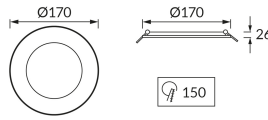

PRODUCT INFORMATION SHEET