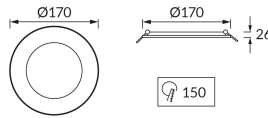

PRODUCT INFORMATION SHEET

Replaceability of light sources and/or control gears without product permanent damage

BASIC INFORMATION

Product name:	WAFEL LED C 18W BLACK CCT
Ideus index:	04747
EAN barcode:	5901477347474
Colour :	Black
Materials:	Plastic
Height:	26 mm
Width:	170 mm
Depth:	170 mm
Box packaging:	40 pcs

REMARKS

- three-stage color temperature control (WW, NW, CW)
- for instaling in increased-humidity locations, e.g. bathrooms

PRODUCT PARAMETERS

Power supply:	230V 50Hz
Power:	18 W
Dedicated light source:	SMD LED, in set
	Non-replaceable light source
	Do not use with a mains dimmer
Luminaire luminous flux:	1 760 lm
Light colour:	Warm white/neutral white/cold white
Luminous beam angle:	140°
Shelf life L70B50 in h:	35 000 h
Product offer the possibility of adjusting the illumination direction:	No
Light source luminous flux for a reference colour temperature:	2 450 lm
Colour temperature:	2800K/4200K/6200K
Colour rendering index Ra:	81
Electric shock protection class:	2
Degree of protection provided against intrusion dust, accidental contact and water:	IP54
	For indoor use
Displacement factor (DF, cos φ1):	0.910
CE	Declaration of conformity