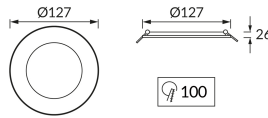

PRODUCT INFORMATION SHEET

Replaceability of light sources and/or control gears without product permanent damage

BASIC INFORMATION

Product name:	WAFEL LED C 9W WHITE CCT
Ideus index:	04742
EAN barcode:	5901477347429
Colour :	White
Materials:	Plastic
Height:	26 mm
Width:	127 mm
Depth:	127 mm
Box packaging:	80 pcs

REMARKS

- three-stage color temperature control (WW, NW, CW)
- for instaling in increased-humidity locations, e.g. bathrooms

PRODUCT PARAMETERS

Power supply:	230V 50Hz
Power:	9 W
Dedicated light source:	SMD LED, in set
	Non-replaceable light source
	Do not use with a mains dimmer
Luminaire luminous flux:	860 lm
Light colour:	Warm white/neutral white/cold white
Luminous beam angle:	140°
Shelf life L70B50 in h:	35 000 h
Product offer the possibility of adjusting the illumination direction:	No
Light source luminous flux for a reference colour temperature:	1 150 lm
Colour temperature:	2800K/4200K/6200K
Colour rendering index Ra:	81
Electric shock protection class:	2
Degree of protection provided against intrusion dust, accidental contact and water:	IP54
	For indoor use
Displacement factor (DF, cos φ1):	0.920
CE	Declaration of conformity