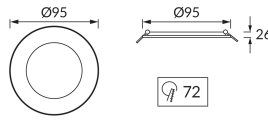

PRODUCT INFORMATION SHEET