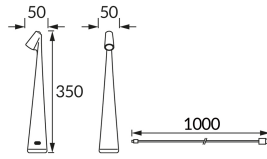

PRODUCT INFORMATION SHEET

Replaceability of light sources and/or control gears without product permanent damage

BASIC INFORMATION

Product name:	GROT LED GREEN CCT
Ideus index:	04642
EAN barcode:	5901477346422
Colour :	Green
Materials:	Aluminium alloy cast
Height:	350 mm
Width:	50 mm
Depth:	50 mm
Box packaging:	25 pcs

REMARKS

- with rechargeable battery
- touch switch
- three-stage color temperature control (WW, NW, CW)
- variable brightness regulation
- USB-C cable

PRODUCT PARAMETERS

Power supply:	DC 5 V 2,1 A MAX USB-C
Power:	max 1 W
Dedicated light source:	SMD LED, in set
	Non-replaceable light source
Luminaire luminous flux:	59 lm
Light colour:	Warm white/neutral white/cold white
Luminous beam angle:	160°
Shelf life L70B50 in h:	35 000 h
	On/off switch
Product offer the possibility of adjusting the illumination direction:	No
Colour temperature:	3000K/4000K/6000K
Colour rendering index Ra:	80
Electric shock protection class:	3
Degree of protection provided against intrusion dust, accidental contact and water:	IP20
	For indoor use
CE	Declaration of conformity