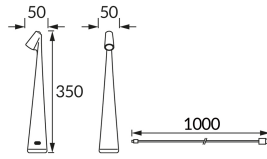

PRODUCT INFORMATION SHEET

Replaceability of light sources and/or control gears without product permanent damage

BASIC INFORMATION

Product name:	GROT LED BLACK CCT
Ideus index:	04640
EAN barcode:	5901477346408
Colour :	Black
Materials:	Aluminium alloy cast
Height:	350 mm
Width:	50 mm
Depth:	50 mm
Box packaging:	25 pcs

REMARKS

- with rechargeable battery
- touch switch
- three-stage color temperature control (WW, NW, CW)
- variable brightness regulation
- USB-C cable

PRODUCT PARAMETERS

Power supply:	DC 5 V 2,1 A MAX USB-C
Power:	max 1 W
Dedicated light source:	SMD LED, in set
	Non-replaceable light source
Luminaire luminous flux:	59 lm
Light colour:	Warm white/neutral white/cold white
Luminous beam angle:	160°
Shelf life L70B50 in h:	35 000 h
	On/off switch
Product offer the possibility of adjusting the illumination direction:	No
Colour temperature:	3000K/4000K/6000K
Colour rendering index Ra:	80
Electric shock protection class:	3
Degree of protection provided against intrusion dust, accidental contact and water:	IP20
	For indoor use
CE	Declaration of conformity